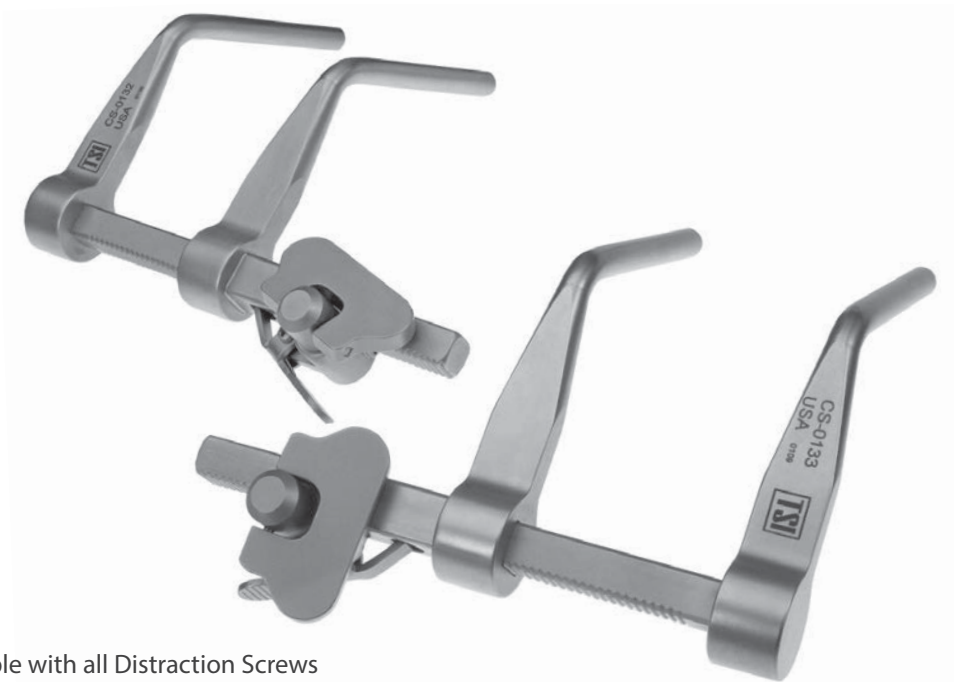

PHANTOM™ SERIES

DISTRACTOR CATALOG

HINGED LOCKING DISTRACTOR

- Compatible with TSI Phantom Quick Start Distraction Screws (DS-0022, DS-0024, DS-0026, DS-0222, DS-0224, & DS-0226)

CS-0137

CS-0136	LOCKING DISTRACTOR, RIGHT, 60 MM ARMS, 120, MM RACK
CS-0137	LOCKING DISTRACTOR, LEFT, 60 MM ARMS, 120 MM RACK
CS-0138	LOCKING DISTRACTOR, LEFT, 80 MM ARMS, 120 MM RACK
CS-0139	LOCKING DISTRACTOR, RIGHT, 80 MM ARMS, 120 MM RACK

HINGED-REVERSIBLE BLACK DISTRACTOR

- Compatible with all Distraction Screws

CS-0129

CS-0129	DISTRACTOR, 60 MM HINGE ARMS, 120 MM RACK, BLACK
---------	--------------------------------------------------

CASPAR STYLE TUBULAR ACF DISTRACTOR

- Compatible with all Distraction Screws

CS-0132 - CS-0133

CS-0132	CASPAR STYLE DISTRACTOR, RIGHT, 100 MM RACK
CS-0133	CASPAR STYLE DISTRACTOR, LEFT, 100 MM RACK
CS-0134	CASPAR STYLE DISTRACTOR, RIGHT, 120 MM RACK
CS-0135	CASPAR STYLE DISTRACTOR, LEFT, 120 MM RACK

DUAL KNOB DISTRACTOR WITH HINGED ARMS

- Compatible with all Distraction Screws

CS-0148

CS-0148	DUAL KNOB DISTRACTOR, 75 MM ARMS, 120 MM RACK, BLACK
CS-0149	DUAL KNOB DISTRACTOR, 60 MM ARMS, 120 MM RACK, BLACK