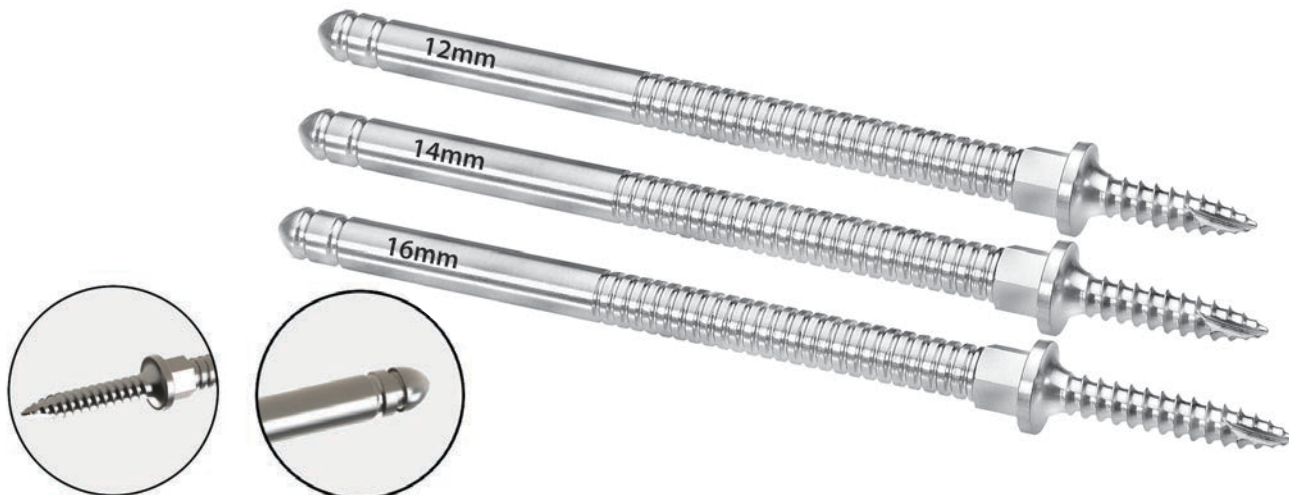

ACF DISTRACTOR - HINGED

- Compatible with all Distraction Screws

CS-0127 - CS-0128

CS-0127 DISTRACTOR, 60 MM HINGE ARMS, 120 MM RACK
 CS-0128 DISTRACTOR, 75 MM HINGE ARMS, 120 MM RACK

ACF DISTRACTOR

- Compatible with all Distraction Screws

CS-0115 - CS-0116

CS-0115 ACF DISTRACTOR, LEFT, 120 MM RACK
 CS-0116 ACF DISTRACTOR, RIGHT, 120 MM RACK
 CS-0117 ACF DISTRACTOR, LEFT, 100 MM RACK
 CS-0118 ACF DISTRACTOR, RIGHT, 100 MM RACK

DISTRACTION SCREW DRIVER

- Compatible with all Distraction Screws

CS-0114

CS-0114 DISTRACTION SCREWDRIVER, SPRINGLESS

QUICK START DISTRACTION SCREWS

**3 CUTTING
FLUTES**

**TWO
RINGS**

- Only compatible with CS-0114 Distraction Screw Driver w/o Spring (pg. 28)