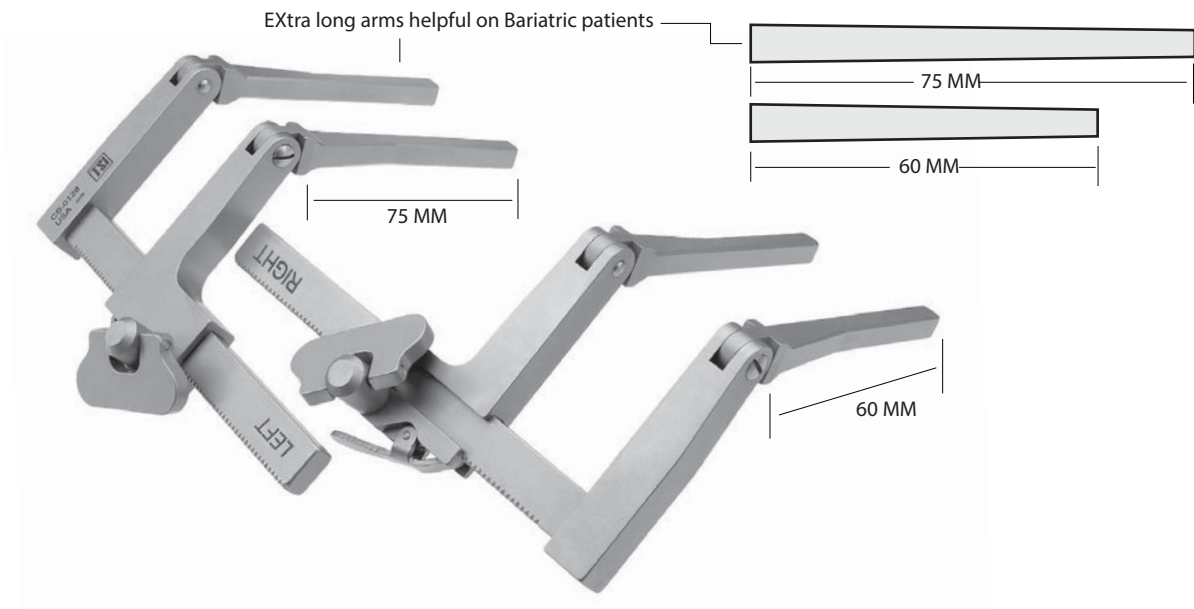

HINGED-REVERSIBLE BLACK DISTRACTOR

- Compatible with all Distraction Screws

CS-0129

CS-0129	DISTRACTOR, 60 MM HINGE ARMS, 120 MM RACK, BLACK
---------	--------------------------------------------------

CASPAR STYLE TUBULAR ACF DISTRACTOR

- Compatible with all Distraction Screws

CS-0132 - CS-0133

CS-0132	CASPAR STYLE DISTRACTOR, RIGHT, 100 MM RACK
CS-0133	CASPAR STYLE DISTRACTOR, LEFT, 100 MM RACK
CS-0134	CASPAR STYLE DISTRACTOR, RIGHT, 120 MM RACK
CS-0135	CASPAR STYLE DISTRACTOR, LEFT, 120 MM RACK

DUAL KNOB DISTRACTOR WITH HINGED ARMS

- Compatible with all Distraction Screws

CS-0148

CS-0148	DUAL KNOB DISTRACTOR, 75 MM ARMS, 120 MM RACK, BLACK
CS-0149	DUAL KNOB DISTRACTOR, 60 MM ARMS, 120 MM RACK, BLACK

ACF DISTRACTOR - HINGED

- Compatible with all Distraction Screws

CS-0127 - CS-0128

CS-0127 DISTRACTOR, 60 MM HINGE ARMS, 120 MM RACK
 CS-0128 DISTRACTOR, 75 MM HINGE ARMS, 120 MM RACK

ACF DISTRACTOR

- Compatible with all Distraction Screws