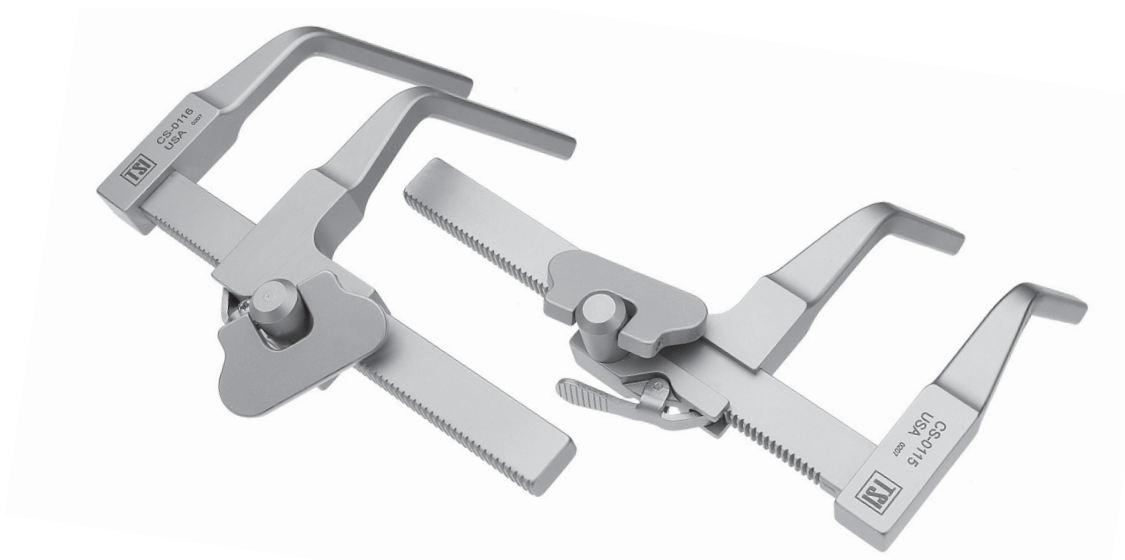

HINGED-REVERSIBLE BLACK DISTRACTOR

- Compatible with all Distraction Screws

CS-0129

CS-0129	DISTRACTOR, 60 MM HINGE ARMS, 120 MM RACK, BLACK
---------	--------------------------------------------------

CASPAR STYLE TUBULAR ACF DISTRACTOR

DUAL KNOB DISTRACTOR WITH HINGED ARMS

- Compatible with all Distraction Screws

CS-0148

CS-0148	DUAL KNOB DISTRACTOR, 75 MM ARMS, 120 MM RACK, BLACK
CS-0149	DUAL KNOB DISTRACTOR, 60 MM ARMS, 120 MM RACK, BLACK

ACF DISTRACTOR - HINGED

- Compatible with all Distraction Screws

CS-0127 - CS-0128

CS-0127 DISTRACTOR, 60 MM HINGE ARMS, 120 MM RACK
 CS-0128 DISTRACTOR, 75 MM HINGE ARMS, 120 MM RACK

ACF DISTRACTOR

- Compatible with all Distraction Screws

CS-0115 - CS-0116

CS-0115 ACF DISTRACTOR, LEFT, 120 MM RACK
 CS-0116 ACF DISTRACTOR, RIGHT, 120 MM RACK
 CS-0117 ACF DISTRACTOR, LEFT, 100 MM RACK
 CS-0118 ACF DISTRACTOR, RIGHT, 100 MM RACK

DISTRACTION SCREW DRIVER